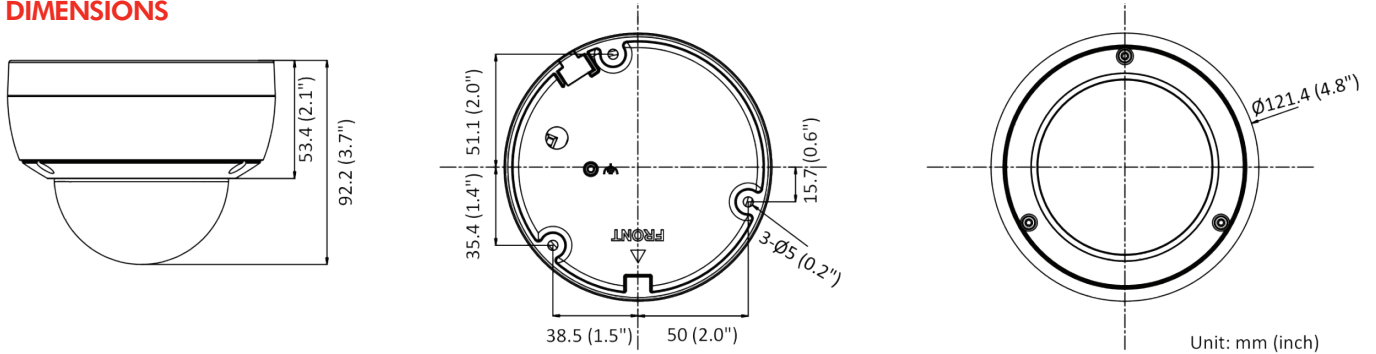

DIMENSIONS

ACCESSORY **not all stocked*

FIRE • SECURITY • INTERCOMS

17 Millicent Street, Burwood, VIC 3125 Australia

Tel: 1300 PSA PRODUCTS (1300 772 776)

Fax: (03) 9888 9993

enquiry@psaproducts.com.au

psaproducts.com.au