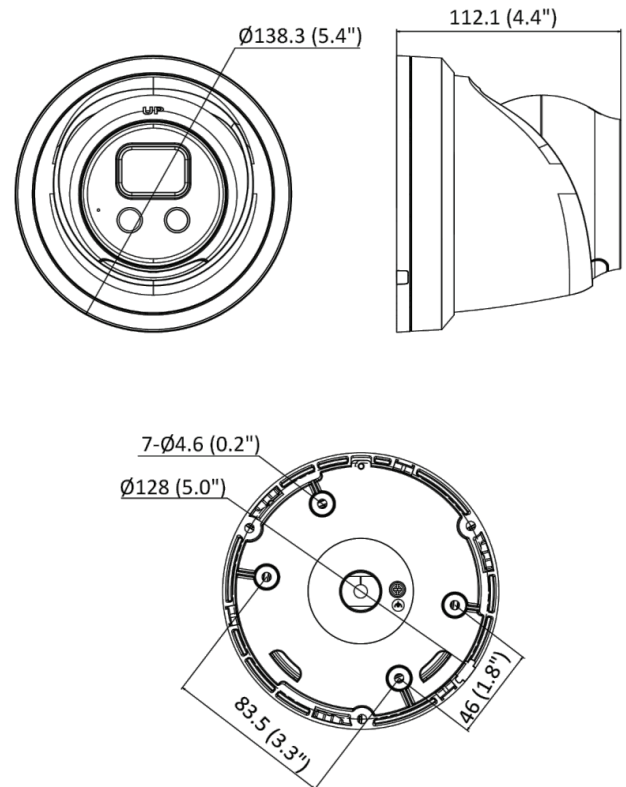

HLIPC-T269H-MUSL

6MP All-in-One Fixed Turret
Network Camera

Features

- High quality imaging with 6MP resolution
- Efficient H.265+ compression technology
- Clear imaging even with strong back lighting due to 120 dB WDR
- Human and vehicle targets classification based on deep learning
- Active red and blue strobe light and audio alarm to warn intruders off
- Provide real-time security via built-in two-way audio
- 24/7 colorful imaging
- Smart Dual-light Supplement, auto switch IR to White light supplement when event triggered
- Water and dust resistant (IP67)

* Please note: for strobe & alarm function, camera must be configured by laptop or PC.

Dimensions

Specifications

Camera	
Image Sensor	1/2.4" Progressive Scan CMOS
Min. Illumination	Color: 0.003 Lux @ (F1.6, AGC ON), 0 Lux with white light B/W: 0 Lux with IRwith IR
Shutter Speed	1/3 s to 1/100,000 s
Slow Shutter	Yes
P/N	P/N
Wide Dynamic Range	120 dB
Angle Adjustment	Pan: 0° to 360°, tilt: 0° to 75°, rotate: 0° to 360°
Lens	
Lens Type	Fixed focal lens, 2.8
Iris Type	Fixed
Focal Length & FOV	2.8 mm, horizontal FOV 105.1°, vertical FOV 53.4°, diagonal FOV 128.6°
Aperture	F1.6
Lens Mount	M12
Illuminator	
Supplement Light Type	White light & IR
IR Range	Up to 30 m
White light Range	Up to 30 m
Smart Supplement Light	Yes
Audio	
Environment Noise Filtering	Yes
Audio Sampling Rate	8 kHz/16 kHz/32 kHz/44.1 kHz/48 kHz
Audio Compression	G.711ulaw/G.711alaw/G.722.1/G.726/MP2L2/PCM/MP3/AAC
Audio Bit Rate	64 Kbps (G.711ulaw/G.711alaw)/16 Kbps (G.722.1)/16 Kbps (G.726)/32 to 192 Kbps (MP2L2)/8 to 320 Kbps (MP3)/16 to 64 Kbps (AAC)