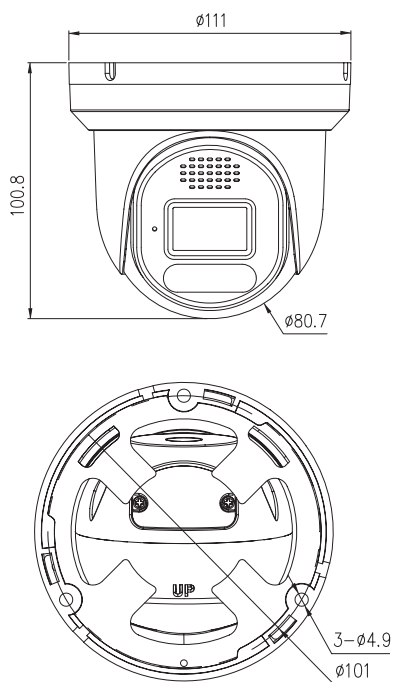

Specifications

Network	
Protocols	IPv4/IPv6, RTSP/ RTCP/RTP, TCP/UDP, HTTPS, DHCP, DNS, DDNS, PPPoE, UPnP, ICMP, IGMP, FTP, NTP, SMTP, 802.1x, SNMP
Interoperability	ONVIF, SDK, CGI
Streaming Method	Multicast
Max. User Access	10 Users
Web Viewer	<IE11, Chrome, Firefox, Microsoft Edge
Language	English, Chinese, Polish, Italian, Portuguese, Spanish, Russian, French, Czech, Hungarian. Default: English
Interface	
Network Interface	1 Ethernet (10/100 Base-T) RJ-45 Connector
Built-in Microphone	Support
Built-in Speaker	Support
Reset Button	Support
SD Card Slot	Built-in, up to 512GB
Electrical	
Power Supply	DC12V (-15% to +25%)/PoE (IEEE 802.3af)
Power Consumption	2W (IR OFF), Max 7.5W (IR ON)
Operating Temperature	-30°C to 60°C (-22°F to 140°F)
Operating Humidity	Less than 90% RH
Ingress Protection	IP66
Certifications	CE/FCC
Casing	Metal + Plastic
Dimensions	φ111 × 100.8mm (φ4.37" × 3.97")
Net Weight	0.45 kg (0.99 lb)

Specifications may change without notice

CENIPCT828DL-D

8MP Dual Light Active Deterrence Turret Network Camera

Dimensions

Accessories

Optional

CENBK646M
Junction Box

CENBK202A
Pendant Cap