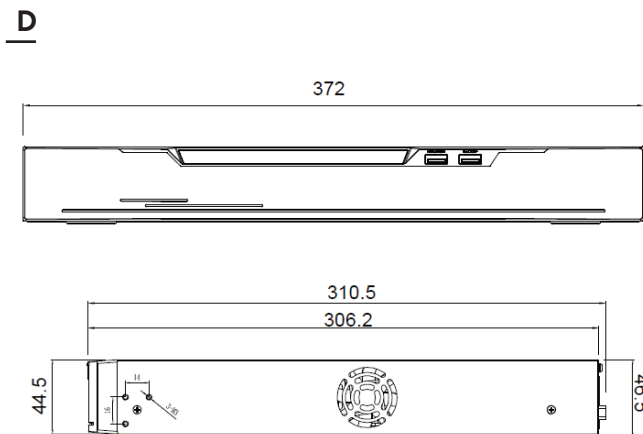

Specifications

Video Input	
IP Camera Input	16 Channel
Incoming Bandwidth	112 Mbps
Outgoing Bandwidth	112 Mbps
Video Output	
HDMI Output	3840×2160,1920×1080, 1440×900, 1280×1024
VGA Output	1920×1080, 1440×900, 1280×1024
Decoding Capacity	1ch 8MP, 4ch 1080P, 8ch D1, 16ch D1@30fps
Dual Stream	Support
Multi-screen Display	1/4/8/9/16
Recording	
Resolution	8MP, 6MP, 5MP, 4MP, 3MP, 1080P, 720P, D1 etc.
Recording Mode	Manual, Schedule (Regular, Continuous), Event
Trigger Events	Motion Detection, Video Loss, Alarm in, IVS
Playback and Backup	
Sync Playback	16/9/4/1
Search Mode	Time /Date, Alarm, Picture grid, Event
Backup Mode	USB Device, Network
Alarm	
General Alarm	Motion Detection, Video Loss, Alarm in, Alarm out, IVS (by camera)
Abnormal Alarm	Disk Alarm, IP Address Conflict, Network Disconnect
Intelligent Analysis	Intrusion (support the accurate detection of vehicle and human)
Network	
Interface	1 RJ-45 port (10/100/1000 Mbps)
PoE	16 Ports (IEEE 802.3af), 128W
Network Function	HTTP, HTTPS, TCP/IP, IPv4, UPnP, UDP, RTSP, SMTP, NTP, DNS, DHCP, P2P, IP Filter, DDNS, 802.1X, SNMP, 3G/4G, PPPoE
Remote Users	8 users
Smart Phone	iPhone, iPad, Android
Interoperability	ONVIF, SDK, CGI

PSA Centrii App

Free app provided, support remote viewing on iOS or Android

Specifications

Storage	
HDD	2 SATA Ports, up to 12TB for each HDD
Cloud Storage	Support
Interface	
Audio I/O	1/1
Alarm Input	8ch
Alarm Output	2ch
USB	3 ports (USB 2.0 × 3)
General	
Power Supply	AC100 ~ 240V
Power Consumption	< 15 W (without HDD)
Operating Conditions	-10 °C ~ 50 °C (14 °F ~ 122 °F)
Storage Conditions	Less than 90% RH
Certifications	CE/FCC
Dimensions	372 × 310.5 × 46.5 mm (16.65 × 12.2 × 2.2 inch)
Net Weight	2.75 kg (6.05 lb) without HDD

Specifications may change without notice

Rear Panel

Item Code	CENNVR216P
Description	16ch POE Network Recorder
Carton Qty	1
Barcode	9318475002391