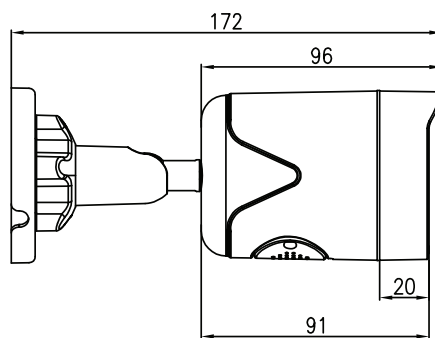

### Specifications

<b>Camera</b>	
Image Sensor	1/3" Progressive Scan CMOS
Max. Resolution	2560(H)×1920(V)
Electronic Shutter	Auto/Manual, 1/5 ~ 1/20,000s
Min. illumination	Color: 0.1 Lux @ (F1.2,AGC ON) , B/W: 0 Lux @ (IR LED ON)
S/N Ratio	55 dB
Day/Night	Auto(ICR)/Day / Night
Wide Dynamic Range	DWDR
LED Range	IR range up to 20 m White LED range up to 20 m
IR On/Off Control	Auto/Manual
<b>Lens</b>	
Lens Type	Fixed focal
Iris	Fixed Iris
Focal Length	2.8 mm
F Number	F1.6
Angle of View	H: 77.6°, V: 41°
<b>Video</b>	
Streaming Capability	2 Streams
Stream/Frame Rate	Main Stream: 2560×1920, 2560×1440, 2304×1520, 1920×1080, 1280×720 @ 20fps Sub Stream: 640×360 @ 20fps
Bit Rate Control	CBR/VBR
Bit Rate	Main Stream: 128kbps ~ 4096kbps Sub Stream: 16kbps ~ 1536kbps
Image Adjustment	Brightness/Sharpness/Contrast/Saturation
White Balance	Auto/Manual
Mirror	Support
Noise Reduction	2D/3D DNR
Image Enhancement	WDR/HLC/BLC/Defog
Motion Detection	Support
Privacy Masking	Support
<b>Smart Function</b>	
Human Detection	Support
Smart Event	Perimeter, Single Virtual Fence

**Dimensions**

Specifications may change without notice

<b>Item Code</b>	CENIPCB528DL		
<b>Description</b>	5MP Full Colour Bullet Network Camera		
<b>Carton Qty</b>	1		27
<b>Barcode</b>	9318475002322		19318475002329