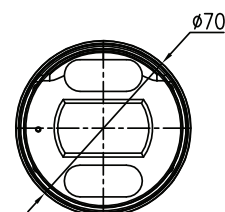

### Specifications

<b>Camera</b>	
Image Sensor	1/3" Progressive Scan CMOS
Max. Resolution	2560(H)×1920(V)
Electronic Shutter	Auto/Manual, 1/5 ~ 1/20,000s
Min. illumination	Color: 0.1 Lux @ (F1.2,AGC ON) , B/W: 0 Lux @ (IR LED ON)
S/N Ratio	55 dB
Day/Night	Auto(ICR)/Day / Night
Wide Dynamic Range	DWDR
LED Range	IR range up to 20 m White LED range up to 20 m
IR On/Off Control	Auto/Manual
<b>Lens</b>	
Lens Type	Fixed focal
Iris	Fixed Iris
Focal Length	2.8 mm
F Number	F1.6
Angle of View	H: 77.6°, V: 41°
<b>Video</b>	
Streaming Capability	2 Streams
Stream/Frame Rate	Main Stream: 2560×1920, 2560×1440, 2304×1520, 1920×1080, 1280×720 @ 20fps Sub Stream: 640×360 @ 20fps
Bit Rate Control	CBR/VBR
Bit Rate	Main Stream: 128kbps ~ 4096kbps Sub Stream: 16kbps ~ 1536kbps
Image Adjustment	Brightness/Sharpness/Contrast/Saturation
White Balance	Auto/Manual
Mirror	Support
Noise Reduction	2D/3D DNR
Image Enhancement	WDR/HLC/BLC/Defog
Motion Detection	Support
Privacy Masking	Support
<b>Smart Function</b>	
Human Detection	Support
Smart Event	Perimeter, Single Virtual Fence

**Dimensions**

Specifications may change without notice

<b>Item Code</b>	CENIPCB528DL		
<b>Description</b>	5MP Full Colour Bullet Network Camera		
<b>Carton Qty</b>	1		27
<b>Barcode</b>	9318475002322		19318475002329