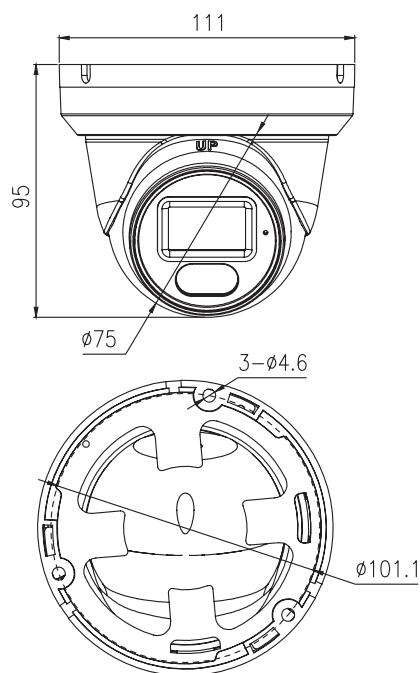

PSA Centrii App

Free app provided,
support remote viewing
on iOS or Android

Specifications

Audio	
Audio Compression	G.711 (64kbps)
Alarm Event	
Motion Detection	Support
Smart Function	Support intrusion and line crossing based on human detection
Network	
Protocols	IPv4, RTSP/RTP/RTCP, TCP/UDP,DHCP, DNS, DDNS, UPNP, ICMP, IGMP, NTP, SMTP, 802.1x, SNMP, HTTP/HTTPS, PPPOE
Front End Access Protocol	ONVIF, SDK
Max. User Access	4 Users
Web Viewer	<IE11, Chrome, Firefox, Microsoft Edge
Management Software	SunView
Interface	
Network Interface	1 Ethernet (10/100 Base-T) RJ-45 Connector
Microphone	Support
Reset Button	Support
SD Card Slot	Built-in, up to 256GB
General	
Power Supply	DC12V (-15%~+25%)/POE (IEEE 802.3af)
Power Consumption	Max 5 W
Operating Temperature	-25°C ~ 55°C (-13°F ~ 131°F)
Operating Humidity	Less than 90% RH
Ingress Protection	IP66
Certifications	CE/FCC
Casing	Metal + Plastic
Dimensions	Φ111 × 95mm
Net Weight	0.35 kg (0.77 lb)

Specifications may change without notice

Accessories

Optional	
CENCBK646M Junction Box	
CENBK202A Pendant Cap	
CENBK501 Wall Mount	

Dimensions

Item Code	CENIPCT528DL2		CENIPCT528DL2B (black)	
Description	5MP Smart Dual Illumination Turret Network Camera			
Carton Qty	1	20	1	20
Barcode	9318475002247	19318475002244	9318475002254	19318475002251