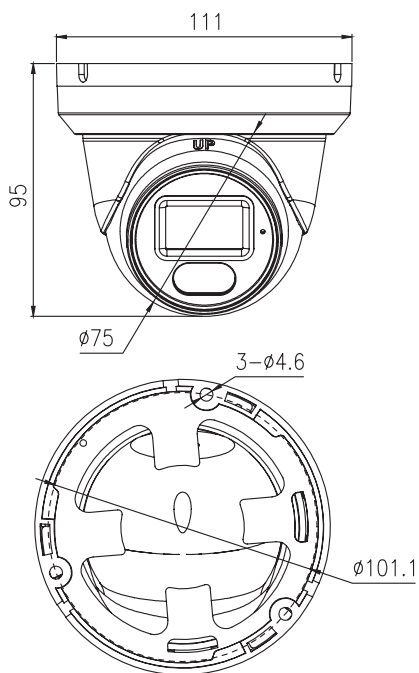

## Specifications

Interface	
<b>Network Interface</b>	1 Ethernet (10/100 Base-T) RJ-45 Connector
<b>Microphone</b>	Support
<b>Reset Button</b>	Support
<b>SD Card Slot</b>	Built-in, up to 256GB
General	
<b>Power Supply</b>	DC12V(-15%~+25%)/POE (IEEE 802.3af)
<b>Power Consumption</b>	Max 5 W
<b>Operating Temperature</b>	-25°C ~ 55°C (-13°F ~ 131°F )
<b>Operating Humidity</b>	Less than 90% RH
<b>Ingress Protection</b>	IP66
<b>Certifications</b>	CE/FCC
<b>Casing</b>	Metal + Plastic
<b>Dimensions</b>	Φ111 × 95mm
<b>Net Weight</b>	0.35 kg (0.77 lb)

## Dimensions