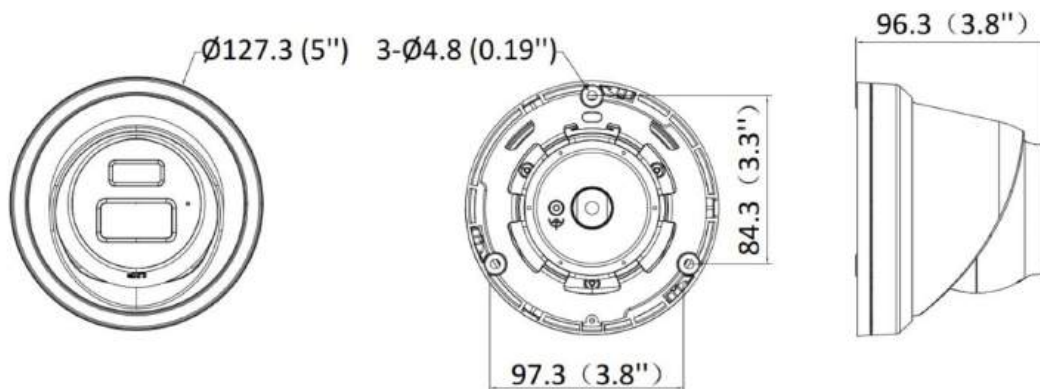

HLIPC-T381H-MU HLIPC-T381H-MUB (black)

4K Intelligent Dual IR Fixed Turret Network Camera

Features

- High quality imaging with 8 MP resolution
- Human and vehicle classification based on deep learning
- Built-in arrayed dual-microphone for real-time high quality audio security
- Clear imaging against strong back light due to 120 dB true WDR technology
- Efficient H.265+ compression technology
- Water and dust resistant (IP67)

Dimension

Unit: mm (inch)

Data Sheet

HLIPC-T381H-MU

HLIPC-T381H-MUB (black)

4K Intelligent Dual IR Fixed Turret Network Camera

Specifications

Camera

Image Sensor	1/2.8" Progressive Scan CMOS
Max. Resolution	3840 × 2160
Min. Illumination	Color: 0.005 Lux @ (F1.6, AGC ON), B/W: 0 Lux with light
Shutter Time	1/3 s to 1/100,000 s
Day & Night	IR cut filter
Angle Adjustment	Pan: 0° to 360°, tilt: 0° to 75°, rotate: 0° to 360