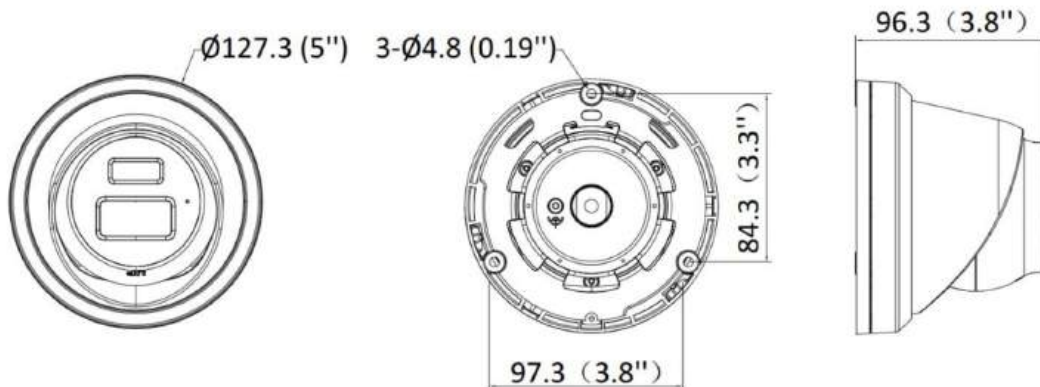

HLIPC-T361H-MU HLIPC-T361H-MUB (black)

6 MP Intelligent Dual IR Fixed Turret Network Camera

Features

- High quality imaging with 6 MP resolution
- Human and vehicle classification based on deep learning
- Built-in arrayed dual-microphone for real-time high quality audio security
- Clear imaging against strong back light due to 120 dB true WDR technology
- Efficient H.265+ compression technology
- Water and dust resistant (IP67)

Dimension

Unit: mm (inch)

Data Sheet

HLIPC-T361H-MU

HLIPC-T361H-MUB (black)

6 MP Intelligent Dual IR Fixed Turret Network Camera

Specifications

Camera

Image Sensor	1/2.4" Progressive Scan CMOS
Max. Resolution	3200 × 1800
Min. Illumination	Color: 0.005 Lux @ (F1.6, AGC ON), B/W: 0 Lux with light
Shutter Time	1/3 s to 1/100,000 s
Day & Night	IR cut filter
Angle Adjustment	Pan: 0° to 360°, tilt: 0° to 75°, rotate: 0° to 360