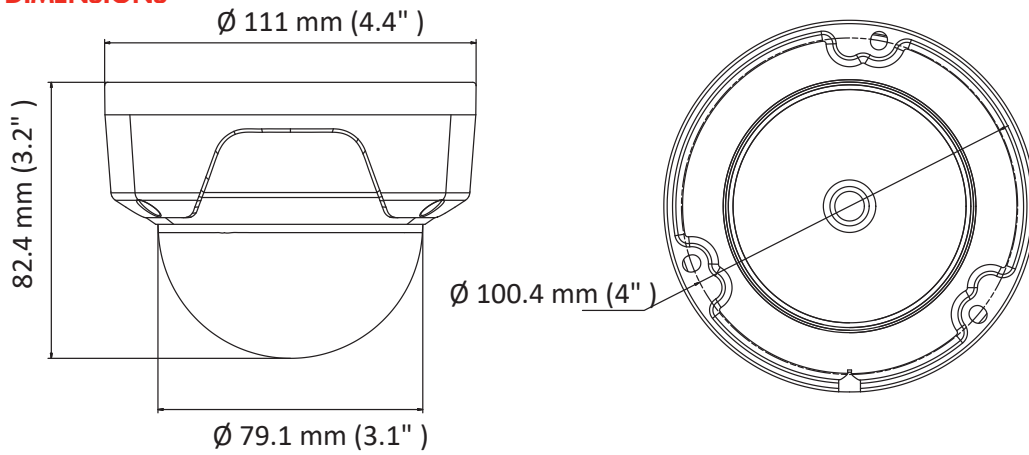

DIMENSIONS

ACCESSORY *not all stocked

FIRE • SECURITY • INTERCOMS