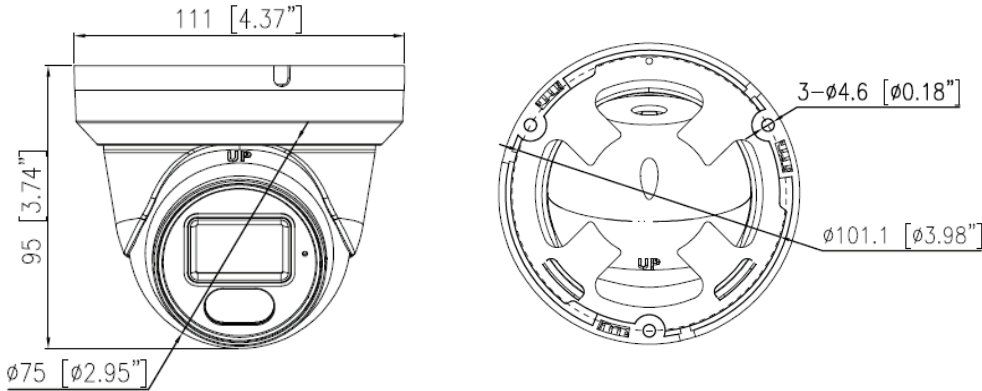

Interface

Network Interface	1 Ethernet (10/100 Base-T) RJ-45 Connector
Microphone	Support
Reset Button	Support
SD Card Slot	Built-in, up to 256GB

Electrical

Power Supply	DC12V(-15%~+25%)/POE (IEEE 802.3af)
Power Consumption	Max 5.5W
Operating Temperature	-25°C ~ 55°C (-13°F ~ 131°F)
Operating Humidity	Less than 90% RH
Ingress Protection	IP66
Certifications	CE/FCC
Casing	Metal + Plastic
Dimensions	111 x 95 mm
Net Weight	0.35 kg (0.77 lb)

INTIPCT828DL

8MP SMART DUAL ILLUMINATION TURRET NETWORK CAMERA

DIMENSIONS

ACCESSORY

Junction Box
INTCBK646M

Pendant Cap
INTCBK202A

Wall Bracket
INTCBK501

Due to continual product development, PSA Products Pty Ltd reserves the right to alter specifications, product details, modify designs and discontinue items without notice or incurring obligation. Whilst every effort is made to ensure that specifications and other information in this document are correct, no warranty is given in respect thereof and the company shall not be liable for any error therein. © 2021 PSA Products Pty Ltd. All Rights Reserved.