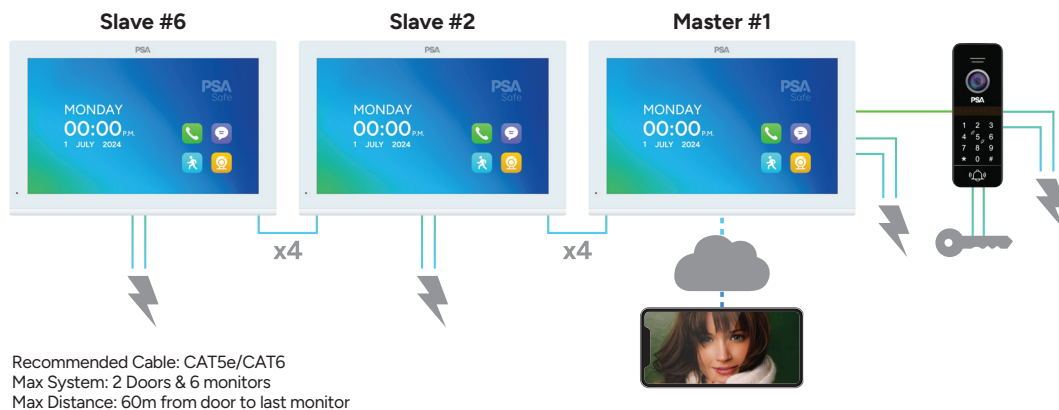

Features

- 10" HD Touchscreen Monitor
- IP65 door station with built in access keypad and RFID reader
- Connect for remote notifications and control using the PSA Centrii App
- Record visitors on SD card or Cloud (subscription)
- Up to 200 user codes and 200 RFID tag capacity
- Digital photo frame function on standby mode
- Expand to 2 door stations and up to 6 monitors
- Expand with 10" or 7" monitor options
- Door and gate release locally or remotely
- IR LED's for night vision

Kit Includes

- 1 x 10" Monitor Touchscreen with WiFi - Master (CEN210TWM)
- 1 x Surface Mount IP65 Door Station with Access (CEN27DSKP)
- 1 x 15VDC Power Supply for monitor
- 1 x 15VDC Power Supply for access keypad

Accessories

Optional

CEN27DSKP

Door station with access keypad and reader

CEN210TWMS

10" Touchscreen slave monitor (no Wi-Fi)

GEMGK310

Electric Door Strike 12/24VDC

Wiring System

Item Code	CEN210TWSK	
Description	Smart Video Intercom System Door Camera With Access & 10" Touchscreen WiFi Monitor	
Carton Qty	1	6
Barcode	9318475002452	19318475002459