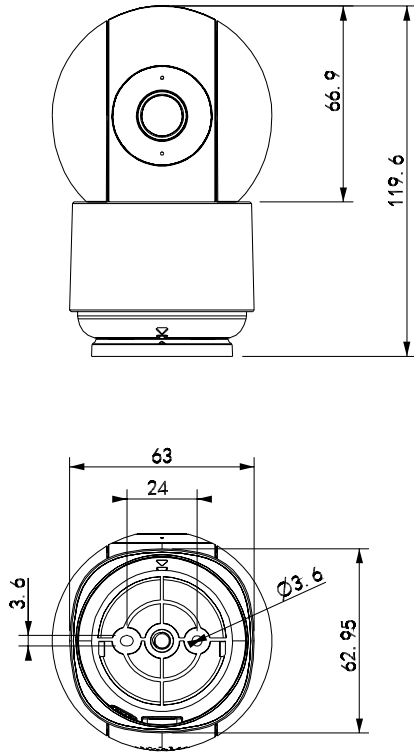

Specifications

AI Feature	Human Detection, Motion Detection, Human Tracking
Resolution and FPS	3MP, 2304*1296, 25FPS
Power Supply	Wired 5V 1A
WiFi Band	2.4GHz, 5GHz
FOV	105°*90°*50°
Installation Height	No limitation
Night Vision Mode	IR
IR distance	7m
WiFi Signal Range	Open Space 240m
2-Way Communication Distance	6m
Weatherproof Rating	Indoor only
Working Temperature	-20 - 55°C
Charge Port	Type-C
Adapter	5V/1A&2A
Storage	Micro SD Card Storage + Cloud Storage (subscription)
Recording Mode	24hr Recording, Event Recording
Event Types	Click call, Human Body Alarm, Motion Alarm
Storage - microSD card type	FAT32, exFAT up to 128GB
Alexa & Google Assistant	Support
Audio & Video recording	Support
PT	Support

Specifications may change without notice

PSA Centrii App

Free app provided, support remote viewing on iOS or Android

Dimensions (mm)

Item Code	CENPTCAM
Description	Indoor PT Cam (Pan & Tilt)
Carton Qty	1
Barcode	9318475002360