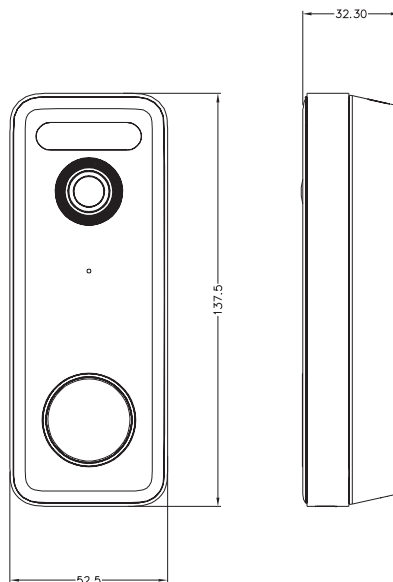

Specifications may change without notice

**Dimensions (mm)**

**Doorbell**

**Homebase**

<b>Item Code</b>	CENVDB5
<b>Description</b>	Video Doorbell with HomeBase
<b>Carton Qty</b>	1
<b>Barcode</b>	9318475002346