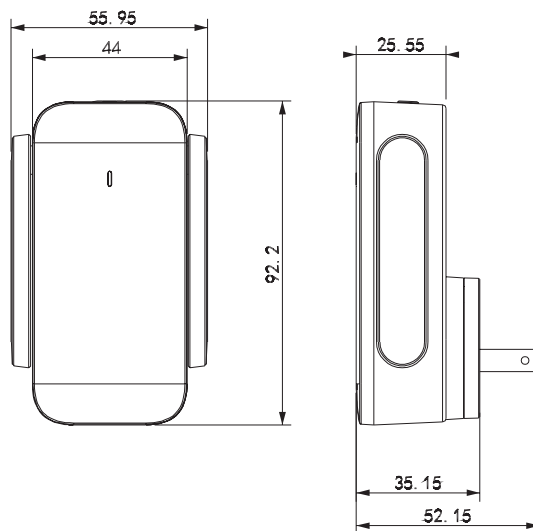

Specifications may change without notice

**Dimensions (mm)**

**Doorbell**

**Homebase**

<b>Item Code</b>	CENVDB5
<b>Description</b>	Video Doorbell with HomeBase
<b>Carton Qty</b>	1
<b>Barcode</b>	9318475002346