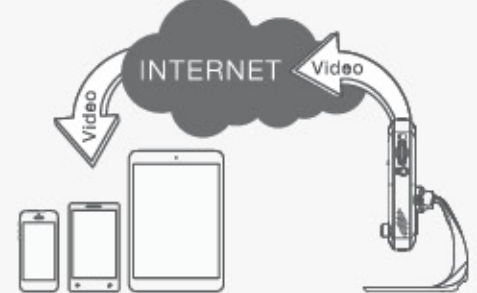

Warehouse

The most simple and practical IP Camera.
Smart Camera for smart home.

YesCam

Smart Technology Plug & Play

The must-have feature in home security.
YesCam's IP camera works in any network environment including router behind router.

- 1 Connect to network
- 2 Install app on your mobile devices
- 3 Key-in ID/Password to see video immediately

Yes717

P2P Video Streaming

- 1 Peer to peer technology decrease the video stream latency.
- 2 The video stream does not pass through the server, users will not need to worry that the video could be captured by the server or being hacked.
- 3 User accounts are not stored in the server, no need to worry if the server is hacked.

5 Seconds Pre-recording

- 1 The IP camera is watching your house day and night.
- 2 When alarm is triggered, the camera will start SD card recording and this recording starts 5 seconds before the alarm event.
- 3 Your mobile device will receive the alarm notification and you could retrieve the recorded video immediately to check the whole situation.