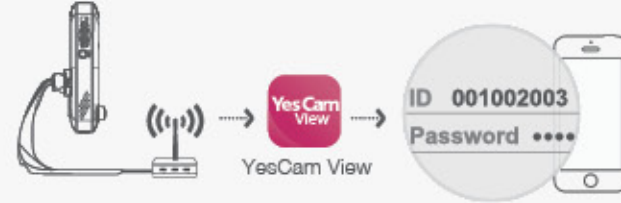

Warehouse

The most simple and practical IP Camera.
Smart Camera for smart home.

YesCam

Smart Technology Plug & Play

The must-have feature in home security.
YesCam's IP camera works in any network environment including router behind router.

- 1 Connect to network
- 2 Install app on your mobile devices
- 3 Key-in ID/Password to see video immediately

Yes717

P2P Video Streaming

- 1 Peer to peer technology decrease the video stream latency.
- 2 The video stream does not pass through the server, users will not need to worry that the video could be captured by the server or being hacked.
- 3 User accounts are not stored in the server, no need to worry if the server is hacked.