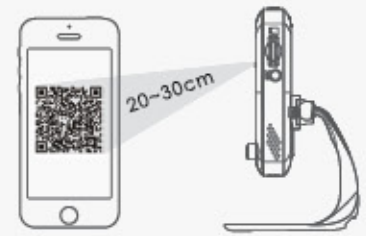

WiFi Setup

Set up the wifi of the camera on the fly.

- 1 Don't need a computer to configure the camera for WiFi setup.
- 2 A mobile device is enough to do this WiFi setup of the camera.
- 3 True the plug and play setup.