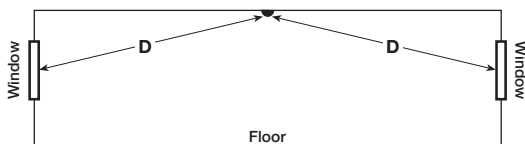

BRAVO 5™

A 360° ceiling-mount quad element PIR motion detector with optional integral glass break detector, Bravo5 is ideal for rooms requiring a uniform 360° detection pattern *or* for rooms requiring the benefit of having both motion and glass break detectors in one housing.

360° QUAD Element PIR... at 8' (2.4m) height

360° Glass Break Detector

MODELS...Motion Alone

BV-500	Form 'A' alarm contact
BV-501	Form 'A' alarm contact & tamper switch
BV-502	Form 'C' alarm contact & tamper switch