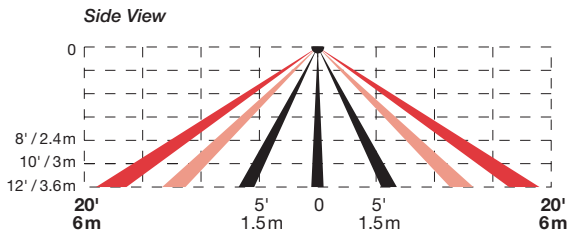

BRAVO 5™

A 360° ceiling-mount quad element PIR motion detector with optional integral glass break detector, Bravo5 is ideal for rooms requiring a uniform 360° detection pattern *or* for rooms requiring the benefit of having both motion and glass break detectors in one housing.

360° QUAD Element PIR... at 8' (2.4m) height

360° Glass Break Detector

MODELS...Motion Alone

BV-500	Form 'A' alarm contact
BV-501	Form 'A' alarm contact & tamper switch
BV-502	Form 'C' alarm contact & tamper switch

Physical :

Dimensions 4.6" Ø x 1.4" H (11.7 x 3.6cm)
 Color designer white

360° PIR DETECTOR RANGE

Mounting height	8' (2.4m)	10' (3.0m)	12' (3.6m)
Detection diameter at floor	24' (7.3m)	30' (9.2m)	40' (12.2m)

360° GLASS BREAK DETECTOR RANGE

Glass Type & Thickness	Sizes	Maximum 'D' Detection Range	
		Level 1 [†]	Level 2 [†]
Plate/Tempered 1/8" - 1/4" thick (3 - 6mm)	18" x 18" and up (46 x 46cm)	25' (7.6m)	15' (4.6m)
	12" x 12" to 18" x 18" (30 x 30 to 46 x 46cm)	15' (4.6m)	10' (3m)
Wired/Laminated 1/4" thick (6mm)	18" x 18" and up (46 x 46cm)	20' (6m)	DO NOT USE
	12" x 12" to 18" x 18" (30 x 30 to 46 x 46cm)	10' (3m)	DO NOT USE