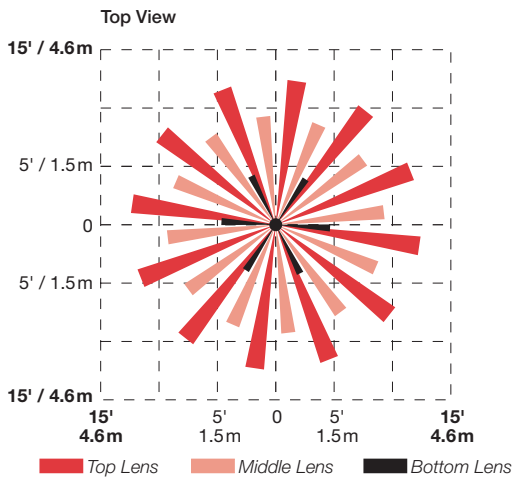

BRAVO 5™

A 360° ceiling-mount quad element PIR motion detector with optional integral glass break detector, Bravo5 is ideal for rooms requiring a uniform 360° detection pattern *or* for rooms requiring the benefit of having both motion and glass break detectors in one housing.

360° QUAD Element PIR... at 8' (2.4m) height

360° Glass Break Detector

MODELS...Motion Alone

BV-500	Form 'A' alarm contact
BV-501	Form 'A' alarm contact & tamper switch
BV-502	Form 'C' alarm contact & tamper switch

Physical :

Dimensions 4.6" Ø x 1.4" H (11.7 x 3.6cm)
 Color designer white

360° PIR DETECTOR RANGE

Mounting height	8' (2.4m)	10' (3.0m)	12' (3.6m)
Detection diameter at floor	24' (7.3m)	30' (9.2m)	40' (12.2m)

360° GLASS BREAK DETECTOR RANGE

Glass Type & Thickness	Sizes	Maximum 'D' Detection Range	
		Level 1 [†]	Level 2 [†]
Plate/Tempered 1/8" - 1/4" thick (3 - 6mm)	18" x 18" and up (46 x 46cm)	25' (7.6m)	15' (4.6m)
	12" x 12" to 18" x 18" (30 x 30 to 46 x 46cm)	15' (4.6m)	10' (3m)
Wired/Laminated 1/4" thick (6mm)	18" x 18" and up (46 x 46cm)	20' (6m)	DO NOT USE
	12" x 12" to 18" x 18" (30 x 30 to 46 x 46cm)	10' (3m)	DO NOT USE