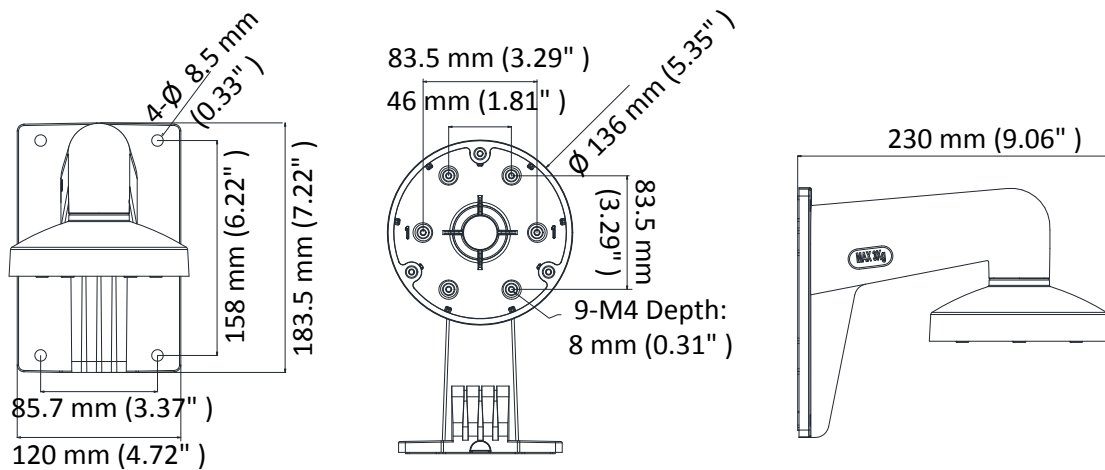

WALL MOUNTING BRACKET FOR DOME CAMERA

HLDS-1273ZJ-135

Features:

- Aluminum alloy with surface spray treatment
- The cable hole design facilitates the cable routing
- The cap design facilitates the installation

Dimension:

Model Suitable:

HLIPC-D640H-Z

Parameter

Model	DS-1273ZJ-135
Parameters	Wall Mount
Appearance	Hikvision White
Material	Aluminum Alloy
Dimension	Ø 136 mm × 183.5 mm × 230 mm (5.35" × 7.22" × 9.06")
Weight	704 g (1.55 lb.)

Note

- The mount should be installed on the flat wall.
- The waterproof rubber is necessary for the outdoor application.
- The pole must be capable of supporting at least 3 times as much as the total weight of the camera, and the mount.
- The mount's maximum load capacity is 3 kg (6.6 lb.).