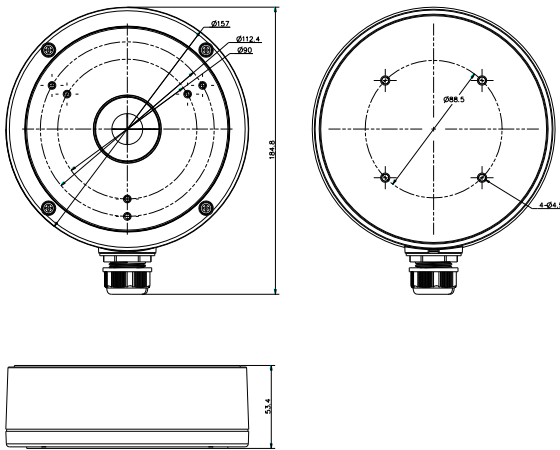

# JUNCTION BOX FOR TURRET CAMERA

HLDS-1280ZJ-M

## Dimension:

## Parameter:

Model	DS-1280ZJ-M
Parameters	Junction Box for Dome Camera
Appearance	Hikvision White
Material	Aluminum Alloy
Dimension	Φ 157×185×51.5mm
Weight	621g

## Notice:

- The bracket should be installed on flat wall
- Waterproof rubber is necessary for outdoor application
- The wall must be capable of supporting over 3 times as much as the total weight of the camera and the mount.
- The maximum load capacity of the bracket is 4.5KG