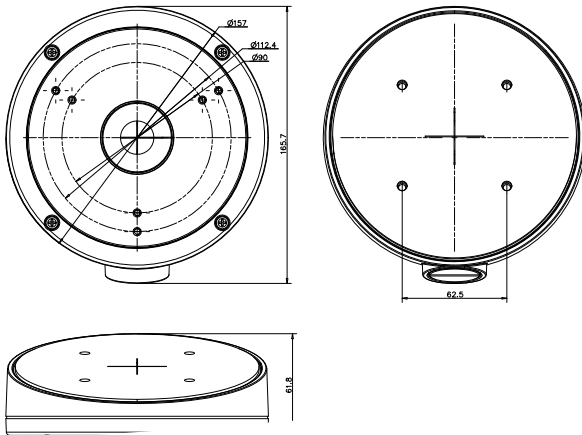

# INCLINED CEILING MOUNT JUNCTION BOX FOR TURRET CAMERA

### Dimension:

### Parameter:

Model	DS-1281ZJ-M
Parameters	Inclined Ceiling Mount Bracket for Turret Camera
Appearance	Hikvision White
Material	Aluminum Alloy
Dimension	Φ 157×165.5×60mm
Weight	586g