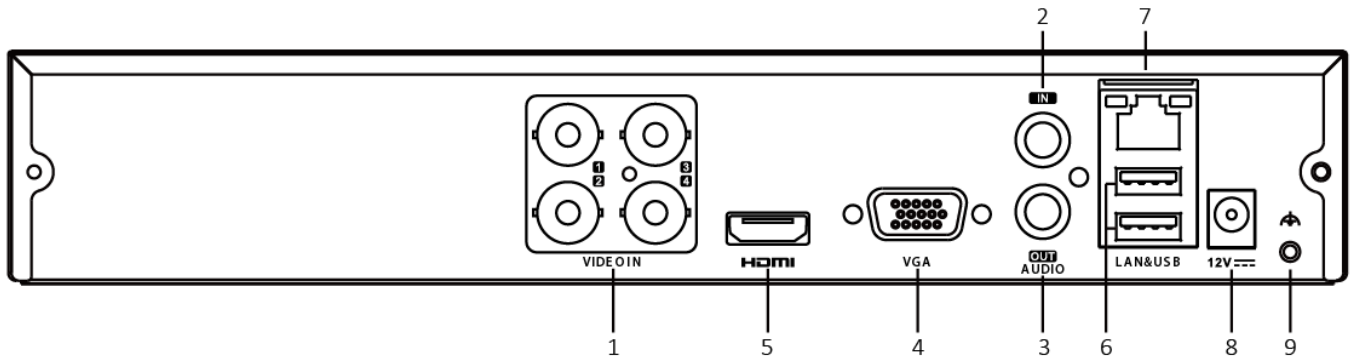

## SPECIFICATIONS

Model

HLDVR-208Q-K1

Model		HLDVR-208Q-K1
Video/Audio input	Video compression	H.265 Pro+/H.265 Pro/H.265/H.264+/H.264
	Analog video input	4-ch BNC interface (1.0 Vp-p, 75 Ω), supporting coaxitron connection
	Turbo HD input	4MP, 3 MP, 1080p25, 1080p30, 720p25, 720p30, 720p50, 720p60 Note: The 3 MP signal input is only available for the first channel of DVR-204Q-K1, the first 2 channels of DVR-208Q-K1, and the first 4 channels of DVR-216Q-K1.
	AHD input	4MP, 1080p25, 1080p30, 720p25, 720p30
	HDCVI input	4MP, 1080p25, 1080p30, 720p25, 720p30
	CVBS input	PAL/NTSC
	IP video input	2-ch (up to 6-ch) Up to 6 MP resolution
	Audio compression	G.711u
	Audio input/Twoway audio	1-ch, RCA (2.0 Vp-p, 1 KΩ)
	Video/Audio output	HDMI/VGA output
Encoding resolution		When 1080p Lite mode not enabled: 4MP lite/3 MP/1080p/720p/VGA/WD1/4CIF/CIF; When 1080p Lite mode enabled: 1080p lite/720p/VGA/WD1/4CIF/CIF
Frame rate		Main stream: When 1080p Lite mode not enabled: For 4 MP stream access: 4 MP lite@15fps; 1080p lite/720p/WD1/4CIF/VGA/CIF@25fps (P)/30fps (N) For 3 MP stream access: 3 MP/1080p/720p...@15fps For 1080p stream access: 1080p/720p@15fps; VGA/WD1/...@25fps (P)/30fps (N) For 720p stream access: 720p/VGA...@25fps (P)/30fps (N) When 1080p Lite mode enabled: For 4 MP stream access: 4 MP lite@15fps; 1080p lite/720p lite/WD1/4CIF/VGA/CIF@25fps (P)/30fps(N) For 3 MP stream access: 3 MP/1080p lite/720p lite/WD1/4CIF/VGA/CIF@15fps For 1080p stream access: 1080p lite/720p lite/WD1/4CIF/VGA/CIF@25fps (P)/30fps (N) For 720p stream access: 720p/WD1/4CIF/VGA/CIF@25fps (P)/30fps (N) Sub-stream: WD1/4CIF/2CIF@12fps; CIF/QVGA/QCIF@25fps (P)/30fps (N)
Video bit rate		32 Kbps to 6 Mbps
Audio output		1-ch, RCA (Linear, 1 KΩ)
Audio bit rate		64 Kbps
Dual stream		Support
Stream type		Video, Video & Audio
Synchronous playback		4-ch

## DIMENSIONS