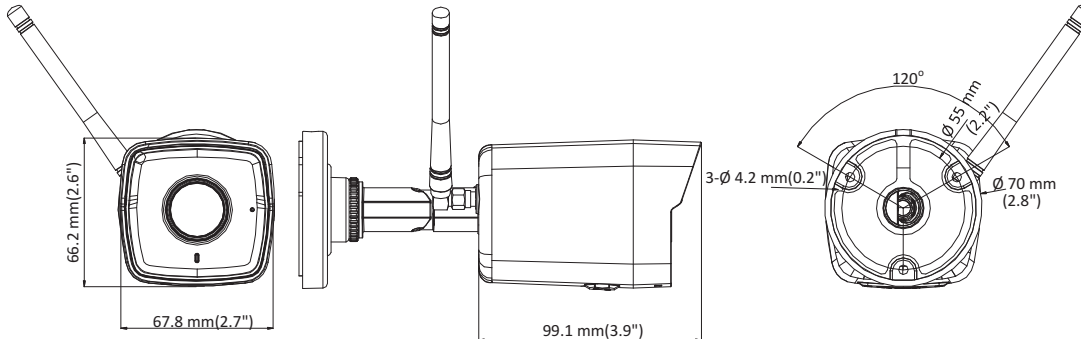

### Model

**NVR-104MH-D/W**

NVR Specs		
Video/Audio input	IP video input	4-ch
	Incoming/outgoing bandwidth	50/40 Mbps
Video/Audio output	HDMI/VGA output	1-ch, resolution: 1920 × 1080/60Hz, 1280 × 1024/60Hz, 1280 × 720/60Hz, 1024 × 768/60Hz
	Audio output	1-ch, RCA (linear, 1 KΩ)
Decoding	Recording resolution	4 M/3 M/1080p/1.3 M/720p
	Synchronous playback	4ch
	Capacity	2-ch@1080p / 1-ch@4 MP
Hard disk	SATA	1 SATA interface
	Capacity	Up to 6 TB capacity for each disk
Wireless parameters	Frequency band	2.4 GHz
	Antenna structure	2 × 2MIMO
	Transmission speed	144 Mbps
	Transmission standard	IEEE 802.11b/g/n
External interface	Network interface	1, RJ45 10/100M Ethernet interface
	USB interface	Rear panel: 2 × USB 2.0
General	Power supply	12 VDC
	Consumption (without HDDs)	≤ 12 W
	Working temperature	-10 °C to +55 °C (14 °F to 131 °F)
	Working humidity	10% to 90%
	Dimensions (W × D × H)	260 × 246 × 48 mm (10.2" × 9.7" × 1.9")
Weight (without HDDs)	≤ 1 kg (2.2 lb)	

### Model

**IPC-B120-D/W**

Camera	
Image Sensor	1/2.8" Progressive Scan CMOS
Min. Illumination	Color: 0.01 Lux @ (F1.2, AGC ON), 0.028Lux @ (F2.0, AGC ON)
Shutter Speed	1/3 s to 1/100,000 s
Slow Shutter	Yes
Auto-Iris	No
Day & Night	IR Cut Filter
Digital Noise Reduction	3D DNR
WDR	DWDR
3-Axis Adjustment	Pan: 0° to 360°, tilt: -90° to 90°, rotate: 0° to 90°
Lens	
Focal length	2.8 mm
Aperture	F2.0
Focus	Fixed
FOV	2.8 mm, horizontal FOV: 114.5°, vertical FOV: 62°, diagonal FOV: 135.5°
Lens Mount	M12
IR	
IR Range	Up to 30 m
Wavelength	850 nm
Compression Standard	
Video Compression	Main stream: H.264, Sub-stream: H.264, MJPEG
H.264 Type	Baseline Profile/Main Profile

## DIMENSIONS