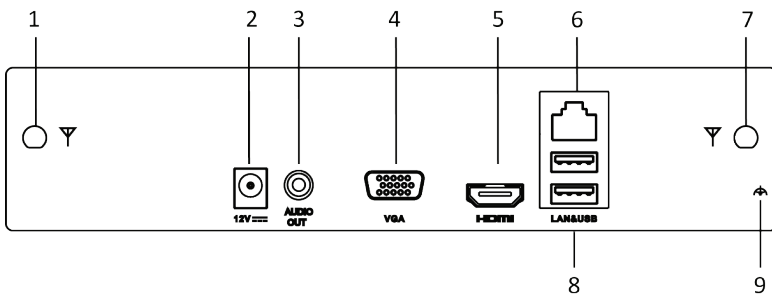

PHYSICAL INTERFACES

No.	Name
1	Wi-Fi antenna
2	Power supply
3	Audio out
4	VGA interface
5	HDMI interface

No.	Name
6	LAN
7	Wi-Fi antenna
8	USB
9	Ground

DOWNLOAD THE APP

HiLookVision app

KIT COMPONENTS

- 1 x 4ch NVR with 1TB HDD
- 4 x 2MP Outdoor Bullet Camera
- 5 x Power Supplies
- 1 x HDMI Cable

FIRE • SECURITY • INTERCOMS