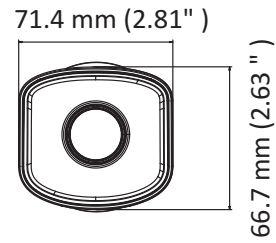

DIMENSIONS

ACCESSORY **not all stocked*

FIRE • SECURITY • INTERCOMS