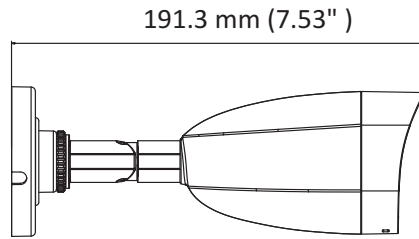

DIMENSIONS

ACCESSORY **not all stocked*

FIRE • SECURITY • INTERCOMS