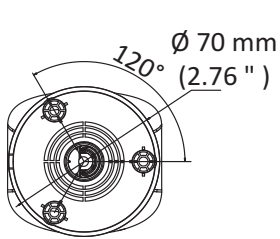

DIMENSIONS

ACCESSORY **not all stocked*

FIRE • SECURITY • INTERCOMS