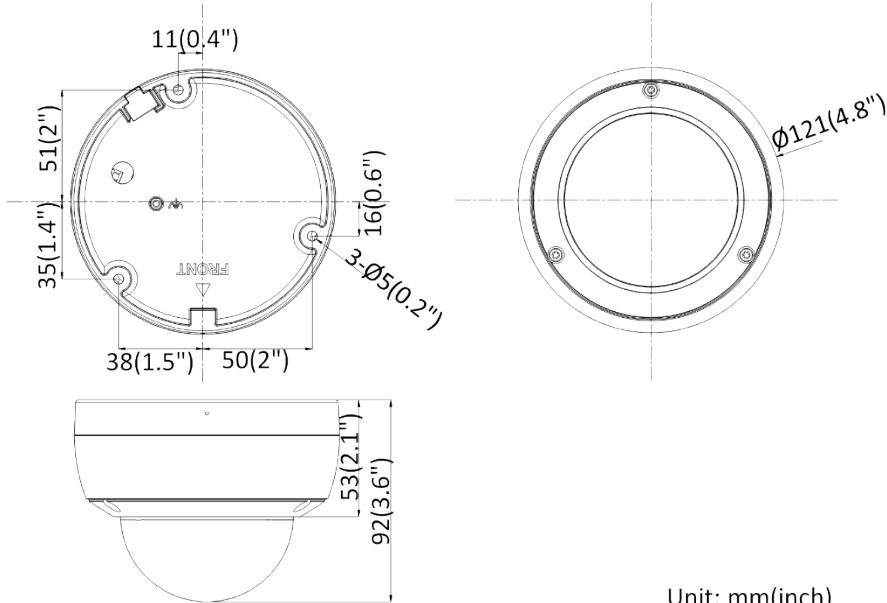

* Listed resolutions are only selectable options. It does not mean that all streams can work at their maximum resolution at the same time.

DIMENSIONS

Unit: mm(inch)

ACCESSORY *not all stocked

DS-1272ZJ-120
Wall Mount