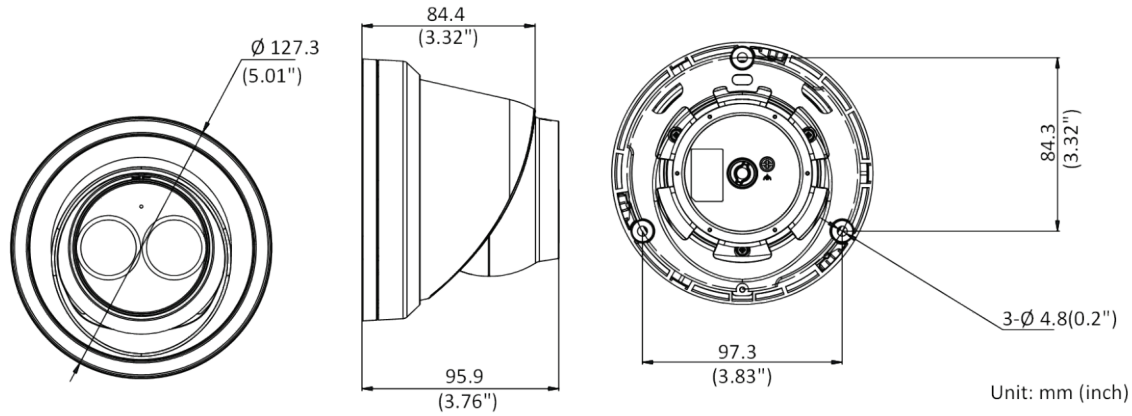

DIMENSIONS

ACCESSORY **not all stocked*

FIRE • SECURITY • INTERCOMS