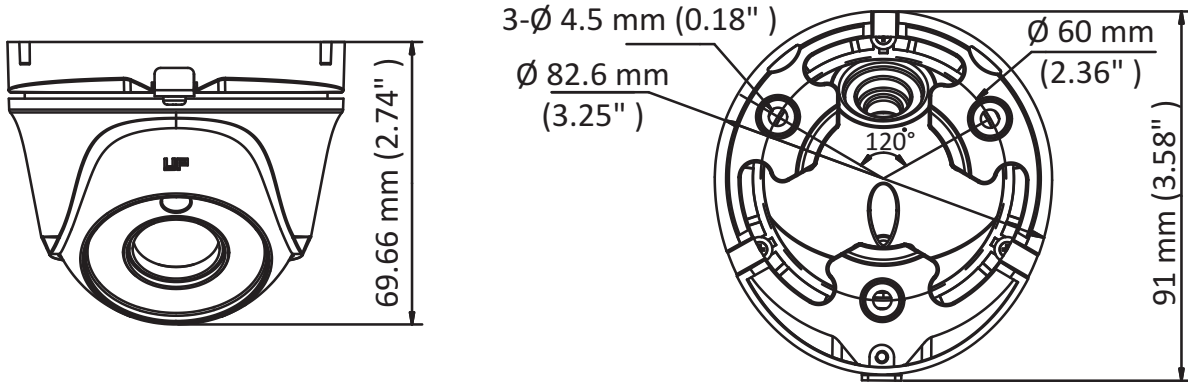

DIMENSIONS

ACCESSORY

FIRE • SECURITY • INTERCOMS