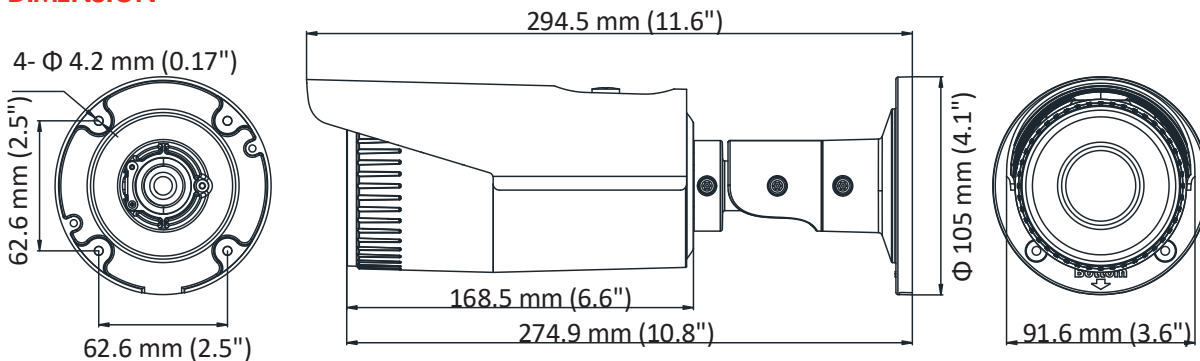

DIMENSION

FIRE • SECURITY • INTERCOMS

17 Millicent Street, Burwood, VIC 3125 Australia

Tel: 1300 PSA PRODUCTS (1300 772 776)

Fax: (03) 9888 9993

enquiry@psaproducts.com.au psaproducts.com.au

PSA PSA Products
FIRE • SECURITY • INTERCOMS