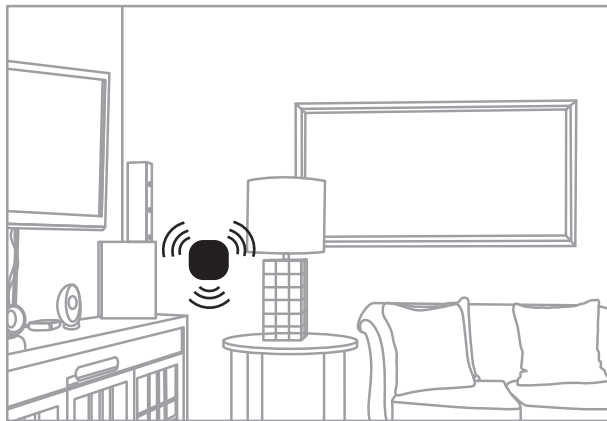

Other Accessories

Sirens

Color Options
● ●

Compact design for operation with any Chuango security system

Direct AC Wall Plug for Plug & Play

Night Lamp Feature

Exit & Entry Delays

Built-In Lithium Battery for up to 8 Hours on Standby

WS-105

Indoor Strobe Siren