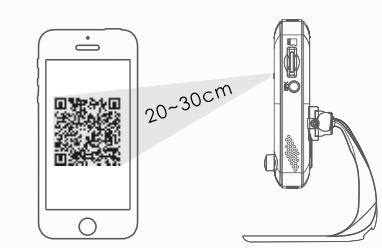

The most simple and practical IP Camera

Simple

Users do not need to know any network knowledge. They don't need to configure any DDNS or port mappings on routers. All they need is simply to power on the camera and connect to the network. This is what we call "True Plug and Play!"