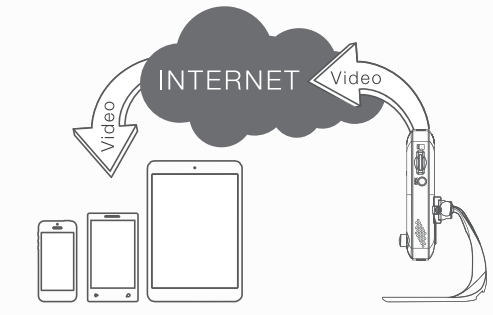

Wireless IP Camera.
Smart Camera for the smart home.

YesCam

YesCam

Smart Technology

Plug & Play

The must-have feature in home security.

YesCam's IP camera works in any network environment including router behind router.

- 1 Connect to network
- 2 Install app on your mobile devices
- 3 Key-in ID/Password to see video immediately

Yes717

P2P Video Streaming

- 1 Peer to peer technology decrease the video stream latency.
- 2 The video stream does not pass through the server, users will not need to worry that the video could be captured by the server or being hacked.
- 3 User accounts are not stored in the server, no need to worry if the server is hacked.

5 Seconds Pre-recording

- 1 The IP camera is watching your house day and night.
- 2 When alarm is triggered, the camera will start SD card recording and this recording starts 5 seconds before the alarm event.
- 3 Your mobile device will receive the alarm notification and you could retrieve the recorded video immediately to check the whole situation.

YesCam applications

Baby Care

Stores Management

Enterprise Safety

Home Security

Kindergarten / School Care

Elders Care

Pet Monitoring