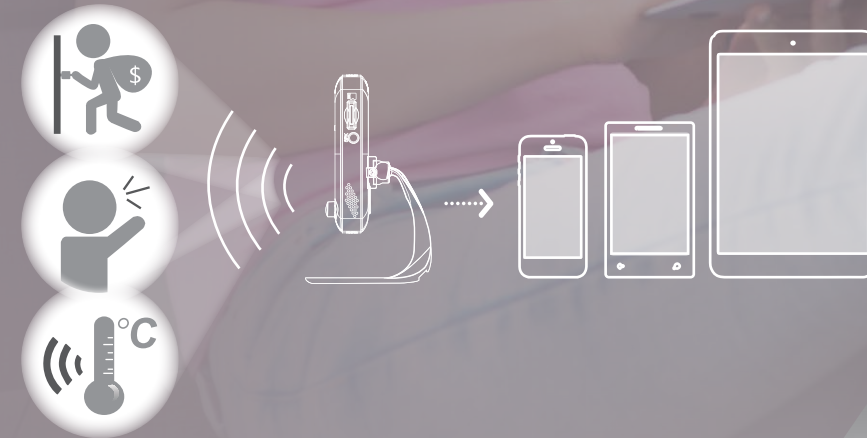

Smart Cloud Storage

Dropbox and the Dropbox logo are trademarks of Dropbox, Inc.