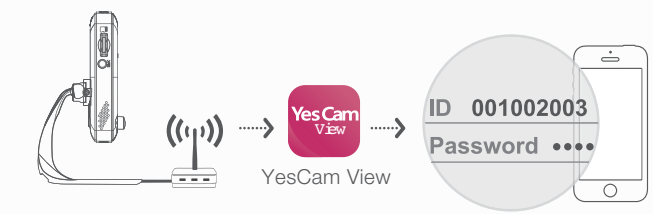

Wireless IP Camera.
Smart Camera for the smart home.

YesCam

YesCam

Smart Technology

Plug & Play

The must-have feature in home security.

YesCam's IP camera works in any network environment including router behind router.

- 1 Connect to network
- 2 Install app on your mobile devices
- 3 Key-in ID/Password to see video immediately

Yes717

P2P Video Streaming

- 1 Peer to peer technology decrease the video stream latency.
- 2 The video stream does not pass through the server, users will not need to worry that the video could be captured by the server or being hacked.
- 3 User accounts are not stored in the server, no need to worry if the server is hacked.